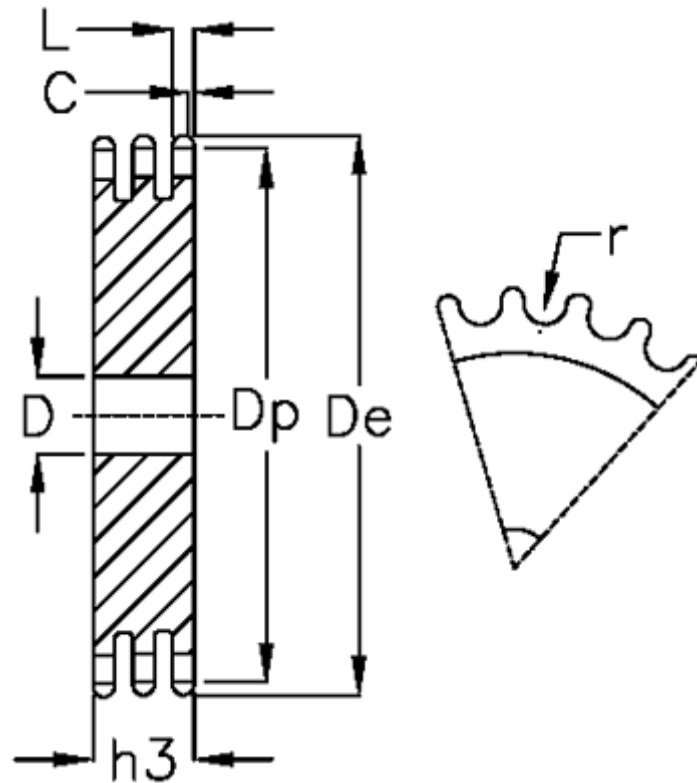

Article number: 616023009035

Description: Plate wheel 20 B-3 Z=35 triplex

## Measures

C	= 4	Number of teeth = 35
D	= 30	r = 19.05
De	= 369.4	
Dp	= 354.2	
For chain size	= 1 1/4 x 3/4	
For chain type	= 20 B-3	
h3	= 91	
L	= 18.2	